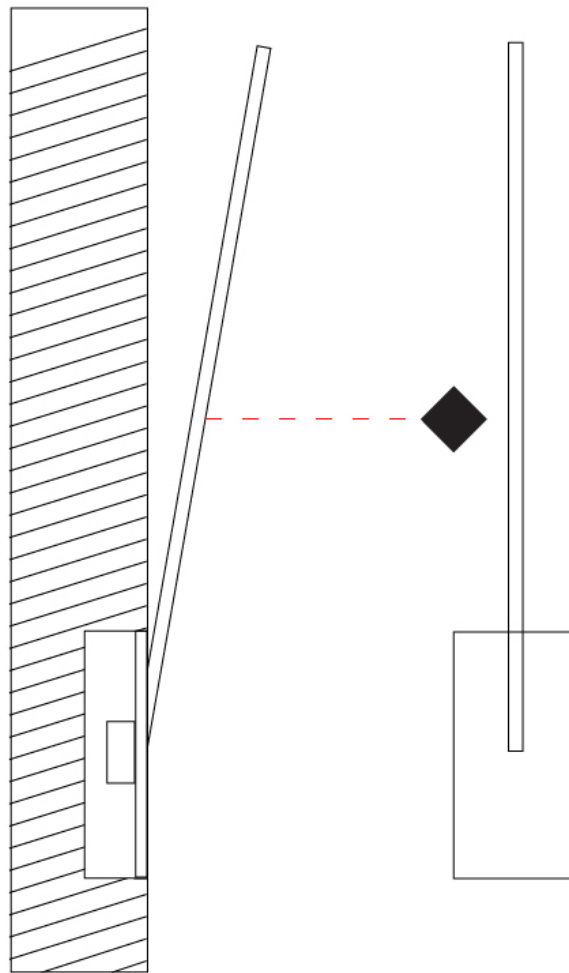

SPILO 1 ROD RECESSED

D46014-

PROJECT _____

TYPE _____

SPECIFIER _____

QUANTITY _____

DATE _____

D