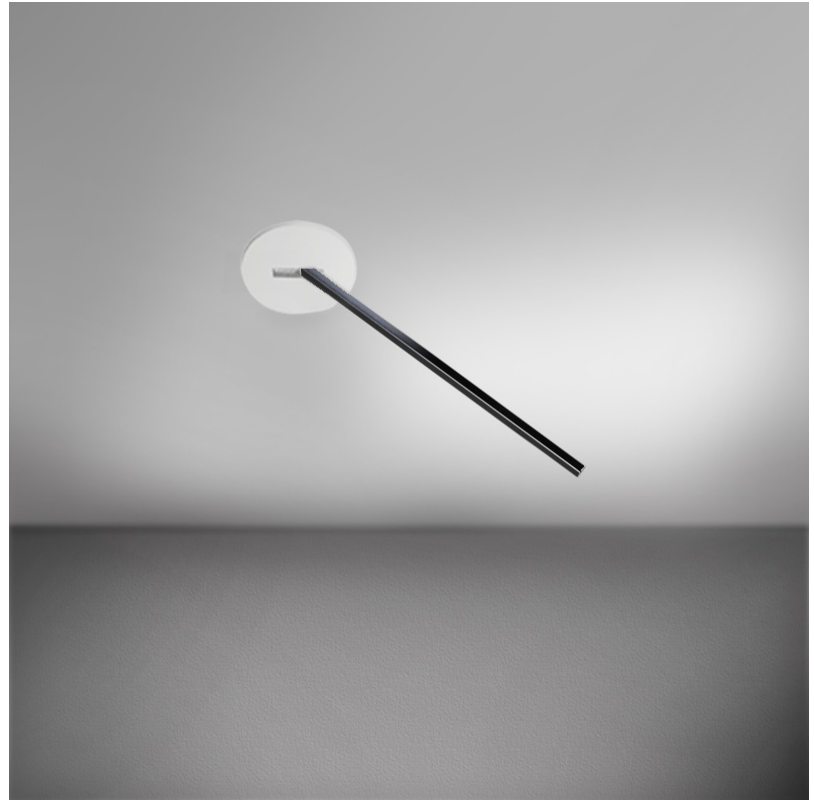

PROJECT	_____
TYPE	_____
SPECIFIER	_____
QUANTITY	_____
DATE	_____

SPILLO 1 ROD ROUND BASE RECESSED

D46022- _____ - _____
base number   Color   Finish
                            Temperature   Options

1. To build a product code in our configurator select the specify button on the base model # product page
2. To build a manual product code on this datasheet choose from the options listed below in blue font and add the suffix to the base model #

GENERAL

Series: Spillo
Subseries: Spillo 1 Rod Round Base
Brand: Icone
Division: Design
Mounting Type: Recessed
Mounting Location: Wall
Subcategory: Ambient

PHYSICAL

Shape: Rectangle
Width (mm): 50
Width (in): 1 ¹⁵/₁₆
Height (mm): 400
Height (in): 15 ³/₄
Light Distribution: Adjustable
Fixture Finish: WHI / BLK / CHR / BGD
Fixture Material: Brass

ELECTRICAL

Lamp Type: LED
Total Output Wattage (W): 4.8
Dimming: 0-10V Dimming
Driver Included: No
Driver Location: Remote
Driver Type: Constant Voltage - 120Vac
Driver Class: Class 2
Input Voltage (V): 120
Output Voltage (V): 12
Upon Request: (Not included, see components) 0-10Vdc dimming / 277Vac

LED

Color Temperature (°K): 2700 / 3000
Nominal Lumen (lm): 440
CRI: >90 CRI
Lamp Life (hrs): 50000

OPTICAL

Adjustability: Tilt 120°

RATINGS AND CERTIFICATIONS

Certified By: Certified for North American Standards
IP rating: IP20