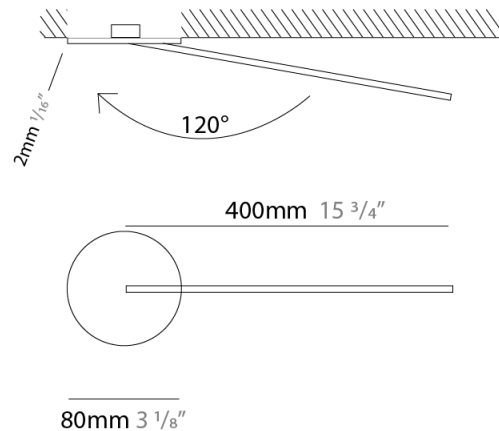

GENERAL

Series: Spillo
 Subseries: Spillo 1 Rod
 Brand: Icone
 Division: Design
 Mounting Type: Recessed
 Mounting Location: Wall
 Subcategory: Ambient

PHYSICAL

Shape: Rectangle
 Width (mm): 33
 Width (in): 1 ⁵/₁₆
 Height (mm): 426
 Height (in): 16 ³/₄
 Min. Recessing Depth (mm): 30
 Min. Recessing Depth (in): 1 ³/₁₆
 Light Distribution: Adjustable
[Fixture Finish: WHI / BLK / CHR / BGD](#)
 Fixture Material: Brass

GENERAL

Series: Spillo
 Subseries: Spillo 1 Rod
 Brand: Icone
 Division: Design
 Mounting Type: Recessed
 Mounting Location: Wall
 Subcategory: Ambient

PHYSICAL

Shape: Rectangle
 Width (mm): 50
 Width (in): 1 15/16
 Height (mm): 400
 Height (in): 15 3/4
 Light Distribution: Adjustable
 Fixture Finish: WHI / BLK / CHR / BGD
 Fixture Material: Brass

GENERAL

Series: Spillo
 Subseries: Spillo 1 Rod Round Base
 Brand: Icone
 Division: Design
 Mounting Type: Recessed
 Mounting Location: Wall
 Subcategory: Ambient

PHYSICAL

Shape: Rectangle
 Width (mm): 50
 Width (in): 1 ¹⁵/₁₆
 Height (mm): 400
 Height (in): 15 ³/₄
 Light Distribution: Adjustable
 Fixture Finish: WHI / BLK / CHR / BGD
 Fixture Material: Brass

LED

Color Temperature (°K): 2700 / 3000
 Nominal Lumen (lm): 440
 CRI: >90 CRI
 Lamp Life (hrs): 50000

OPTICAL

Adjustability: Tilt 120°

RATINGS AND CERTIFICATIONS

Certified By: Certified for North American Standards
 IP rating: IP20